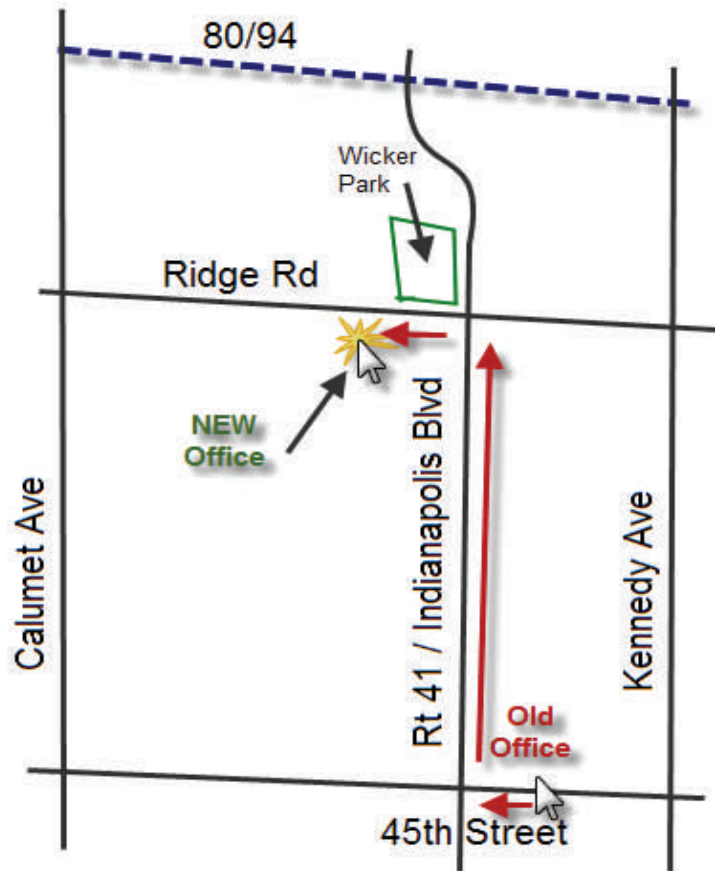

We Have MOVED

Our new office is located just a few minutes away at 1836 Ridge Road in Munster (46321).

Directions from the old office :

- Go Right on 45th Street to Indianapolis Blvd
- Turn Right on Indianapolis Blvd and go 1.3 miles
- Turn Left on Ridge Road and go past Wicker Park. We are on the Left (South side of Ridge Road) about a block past Wicker Park.

It is easy to find, because there are two beige brick columns marking the entrance to the parking lot. Just drive **between the columns** to our parking lot.

Please call if you have any problems—our phone number is the same: